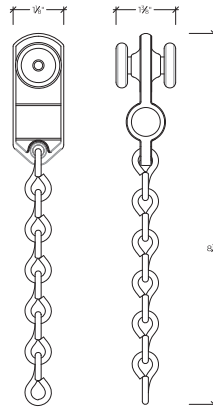

IWEISS

CURTAIN TRACK

Lite Channel Track Single Carrier

Stage
Rigging
Equipment
by IWEISS

The IWEISS Lite Channel Track Single Carrier utilizes two nylon wheels and shielded ball bearings. This carrier is intended for use in a straight track with 3/8" rope for bi-part or one way draw, and is also appropriate for walk/draw operation.

TECHNICAL DATA

Part #	IWLC-18
Materials	- Shielded ball bearing nylon wheel - Nylon Injected Body - 6" Trim chain
Dimensions	1 1/8" w x 8 1/4" h
Weight	0.3 lbs
Load Rating	10 lbs/lin ft*

IWLTC-18