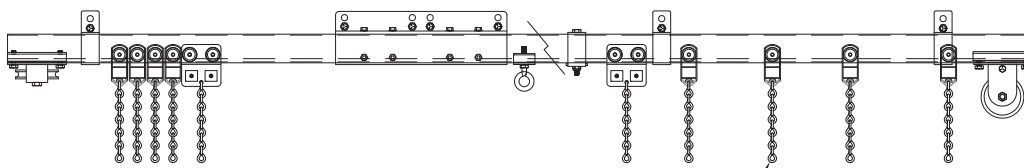

IWEISS

CURTAIN TRACK

Lite Channel Track Single Carrier

Stage
Rigging
Equipment
by IWEISS

The IWEISS Lite Channel Track Single Carrier utilizes two nylon wheels and shielded ball bearings. This carrier is intended for use in a straight track with 3/8" rope for bi-part or one way draw, and is also appropriate for walk/draw operation.

TECHNICAL DATA

Part #	IWLC-18
Materials	- Shielded ball bearing nylon wheel - Nylon Injected Body - 6" Trim chain
Dimensions	1 1/8" w x 8 1/4" h
Weight	0.3 lbs
Load Rating	10 lbs/lin ft*

IWLTC-18